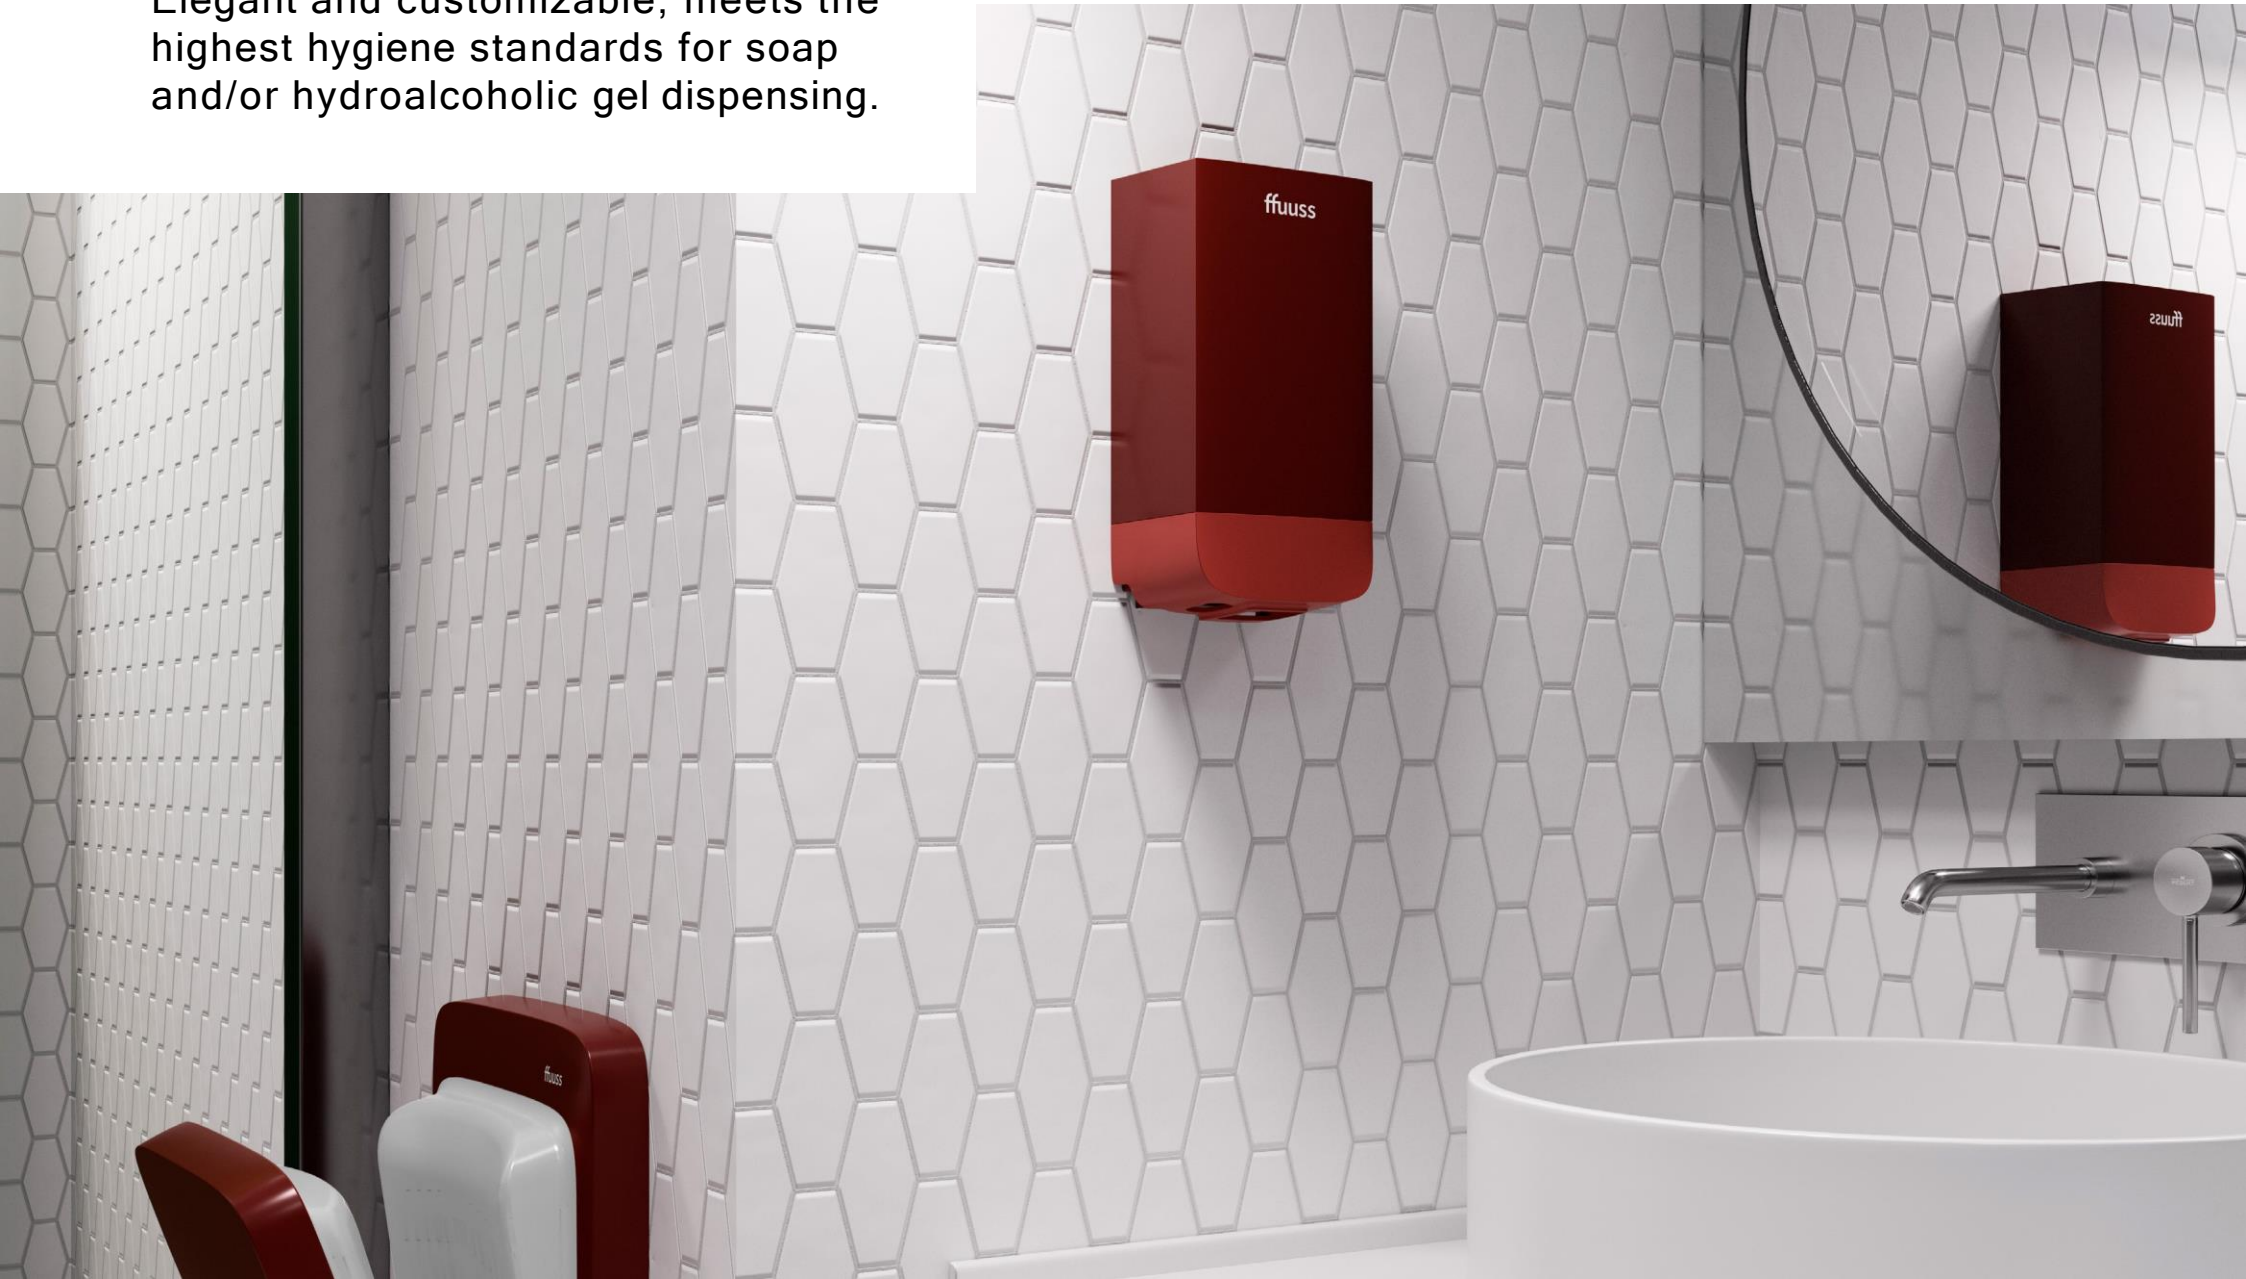

ffuuss

ffuuss dom  
Soap dispenser

# ffuuss dom Soap dispenser

Elegant and customizable, meets the highest hygiene standards for soap and/or hydroalcoholic gel dispensing.

**ffuuss dom**  
Soap dispenser

## How to use

Attach the soap dispenser to the wall using screws or double-sided adhesive tape. Open the ffuuss soap dispenser by inserting the key into the keyhole found on the side and load the machine.