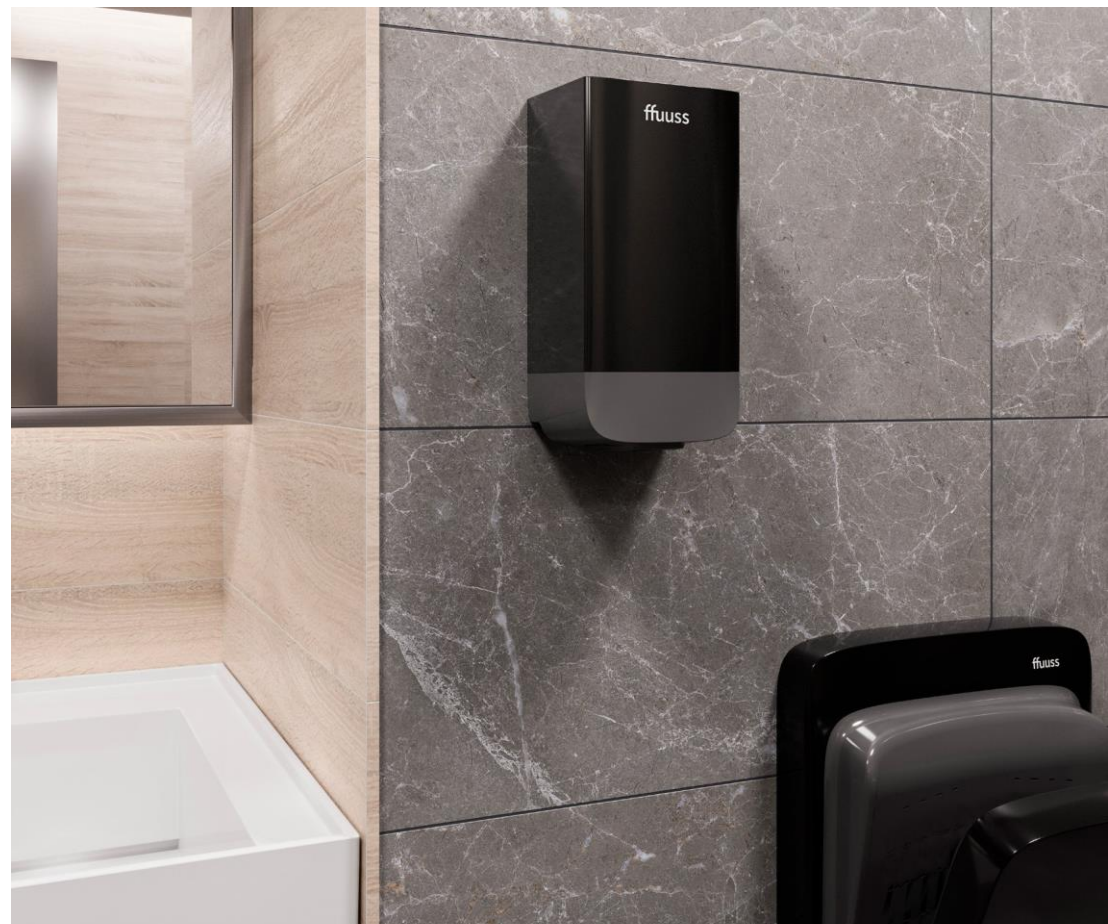

Ambience

Elegant and customized design
for the most discerning individuals.

Suitable for all types of spaces such as shopping centers, airports, restaurants, hotels...