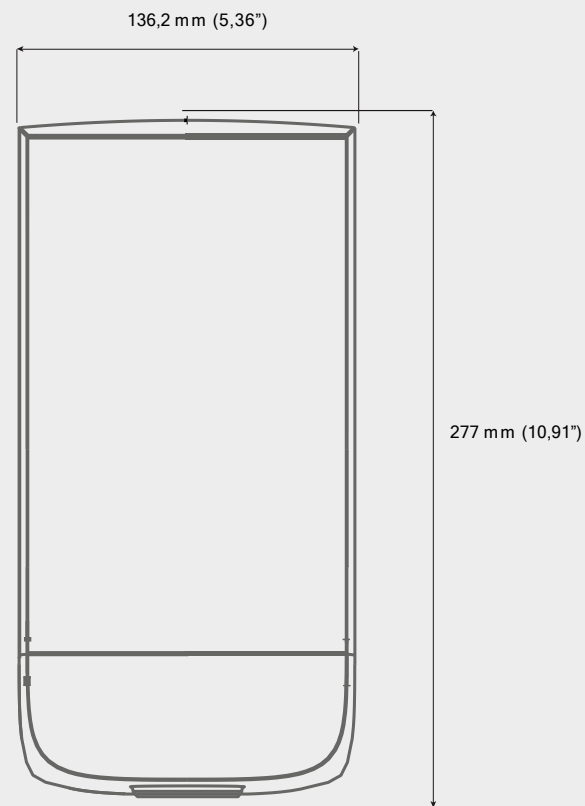

# Specifications

ffuuss dom  
Soap dispenser

FRONT  
VIEW

LATERAL  
VIEW